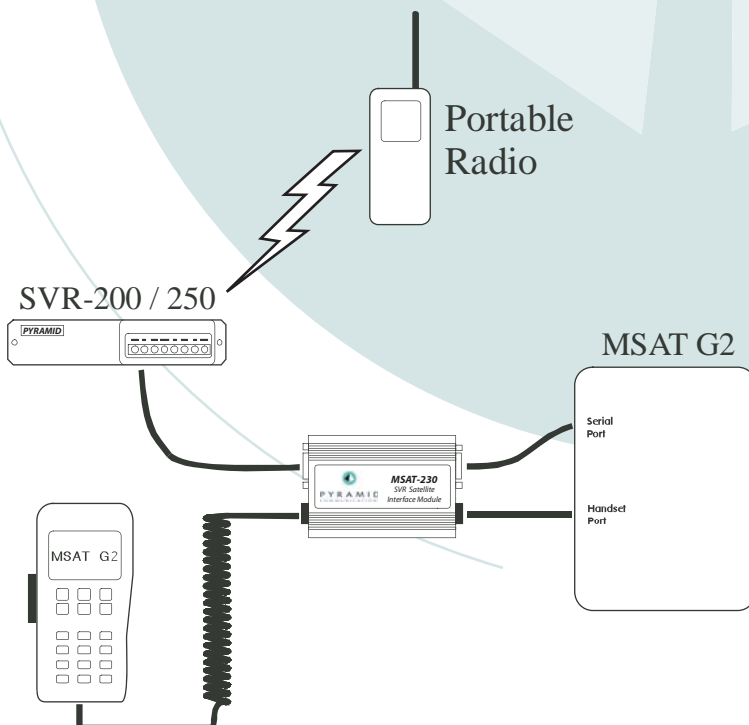

PYRAMID COMMUNICATIONS

MSAT-230 For SVR Series Repeaters

The Pyramid Communications MSAT-230 integrates SkyTerra's MSAT-G2 satellite radio to the popular Pyramid Communications SVR series vehicular repeaters. Plug and Play installation with no adjustments or modifications necessary. This cost effective solution provides on scene conventional portable radio coverage through SkyTerra's MSAT Two-Way Radio system

MSAT-230

- ◆ Integrates MSAT G2 Mobile Satellite Radio to Pyramid's SVR series Vehicular Repeaters.
- ◆ Provides on-scene communications using portable analog two-way radios.
- ◆ Built in A.G.C. provides reliable audio levels with a no-adjustment installation.
- ◆ Compact size for easy installation.
- ◆ Includes 1' cables to interface to MSAT G2.

MSAT-230

MSAT G2 Interface Module

Benefits

- ◆ Provides low cost handheld coverage when terrestrial radio systems are not available or fail.
- ◆ Gives users the ability to leave the vehicle and still communicate through SkyTerra satellite network.
- ◆ SVR series repeaters allow communications with conventional two-way portables in VHF, UHF, 700, 800 & 900 MHz bands.